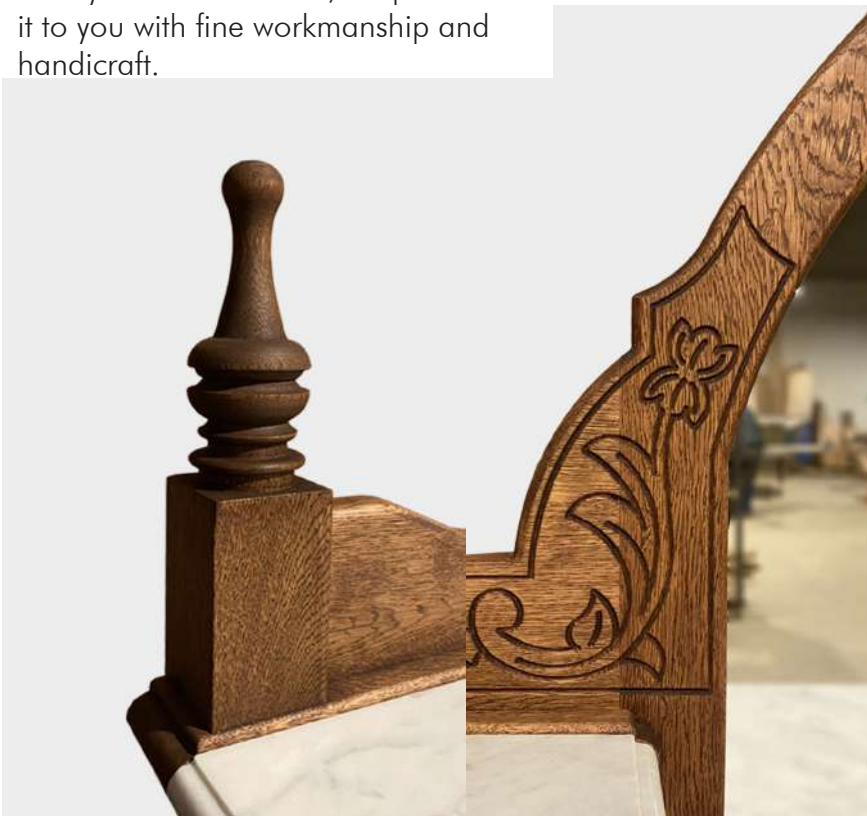

We like the complete veneer and MDF board furniture with solid wood details.

ACCESSORIES

Accessories are one of the most important aspects of a furniture. In our wardrobes we prefer using the highest quality hinges and rails. Design of the interior and all accessories are made according to the customers needs and wishes.

MDF

Big bedroom systems can easily be assembled on site with the help of the material and knowledge of the qualified craftsmen in our workshop.

PERIOD FURNITURES

We also process wood with details from different periods. Regardless of the style of the furniture, we present it to you with fine workmanship and handicraft.